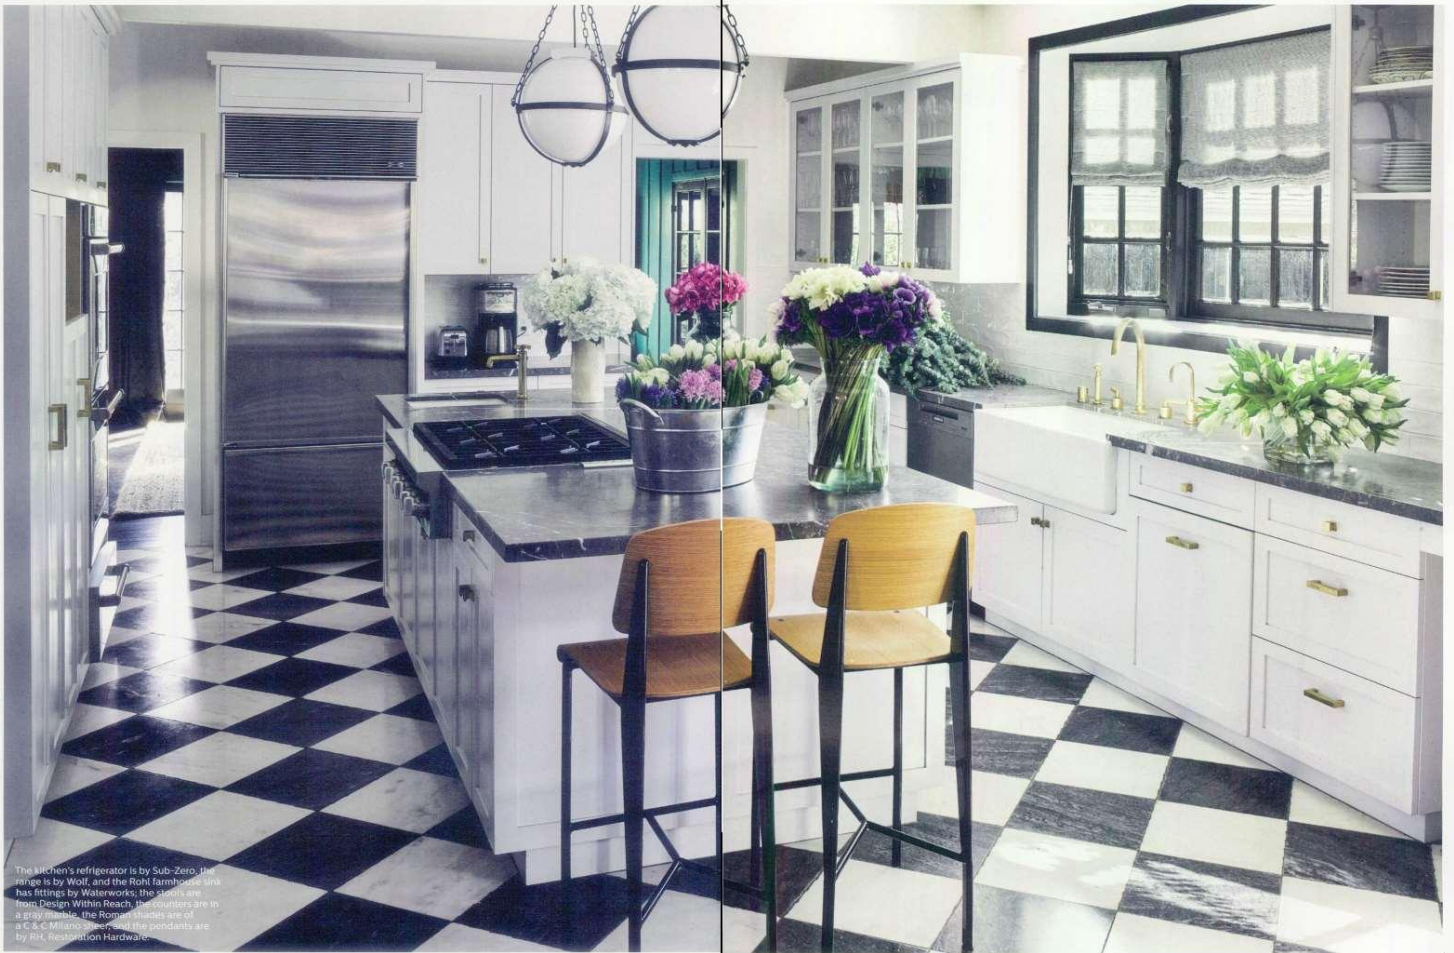

01/03/18

Elle Decor USA

N°3

Diffusione 566.819

Pag.98

Verde vedi...

C&C Milano, Tapparelle/Persiane

Vanessa Lawrence, Giornalista